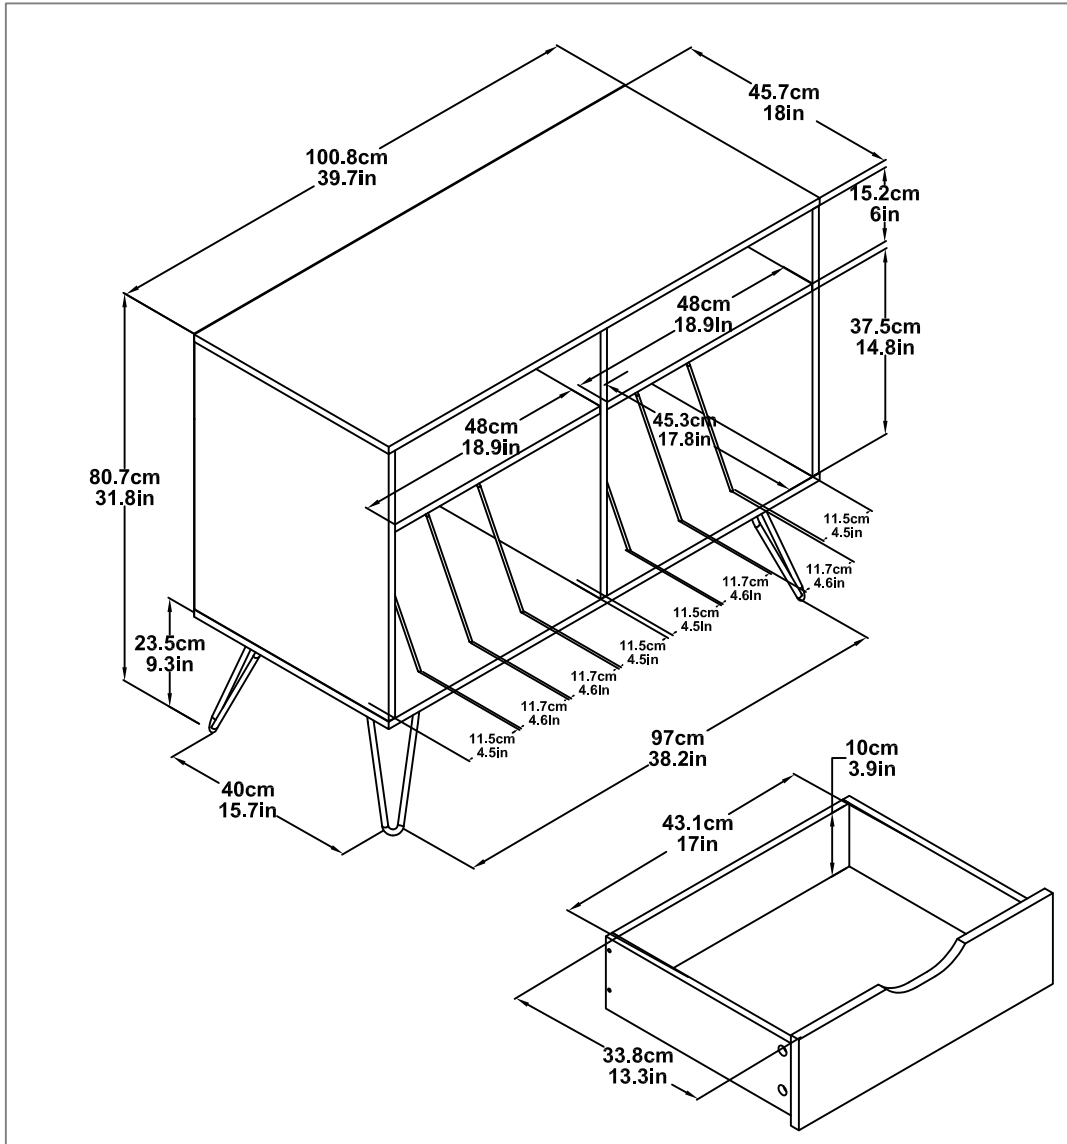

1323222COM - Double Listening Station

Finish: Walnut

Wood Breakdown:
 PB 83% & MDF 6%.
 Total storage: 17.9 cubic feet

Overall Product Size:
 39.7" W x 18" D x 31.8" H
 100.8cm W x 45.7cm D x 80.7cm H

Maximum Weight Capacities
 Unit Weight: 71.5lbs. (32.45 kg)