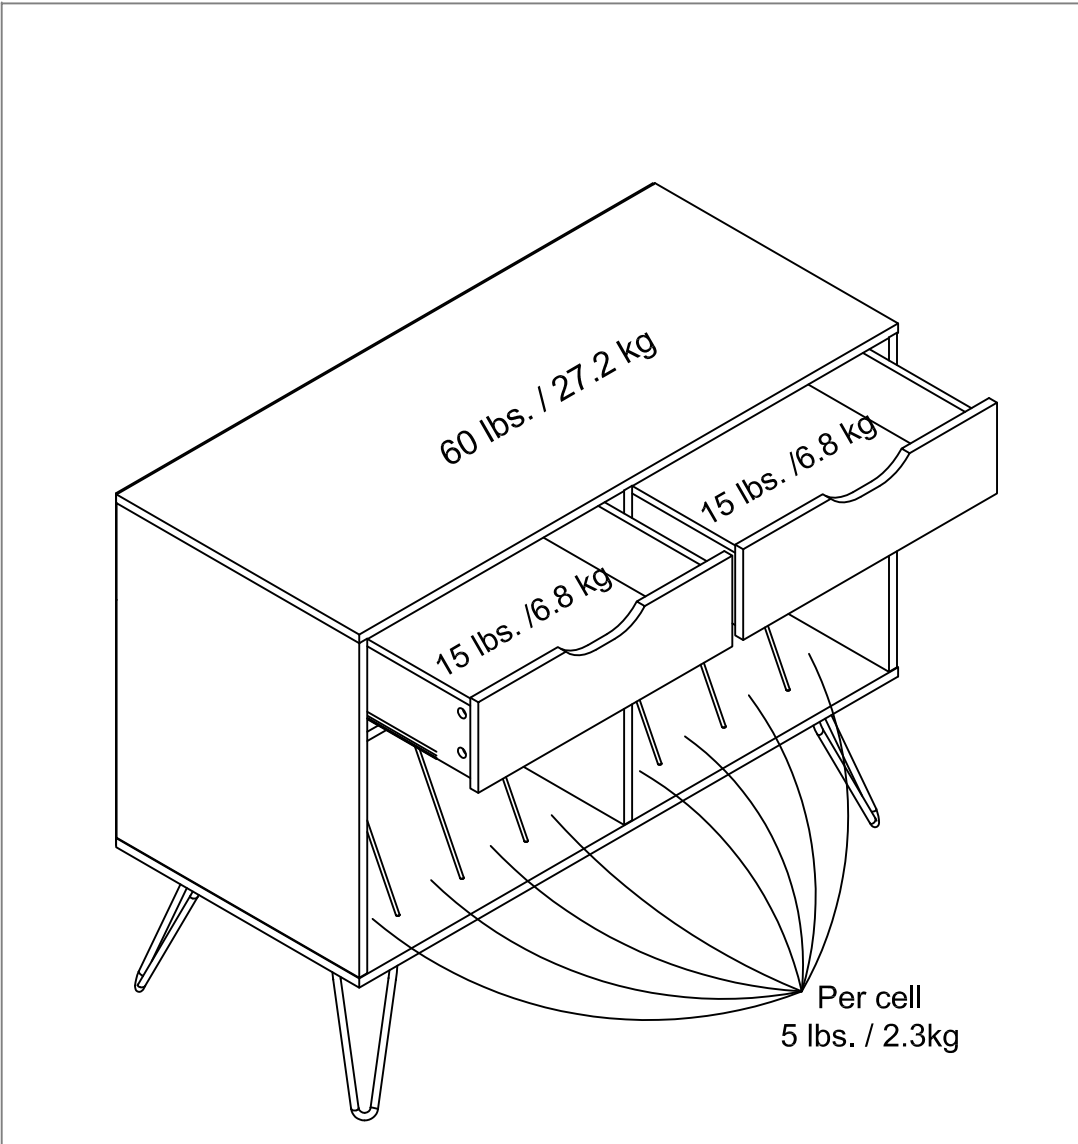

1323222COM - Double Listening Station

Finish: Walnut

Wood Breakdown:
 PB 83% & MDF 6%.
 Total storage: 17.9 cubic feet

Overall Product Size:
 39.7" W x 18" D x 31.8" H
 100.8cm W x 45.7cm D x 80.7cm H

Maximum Weight Capacities
 Unit Weight: 71.5lbs. (32.45 kg)